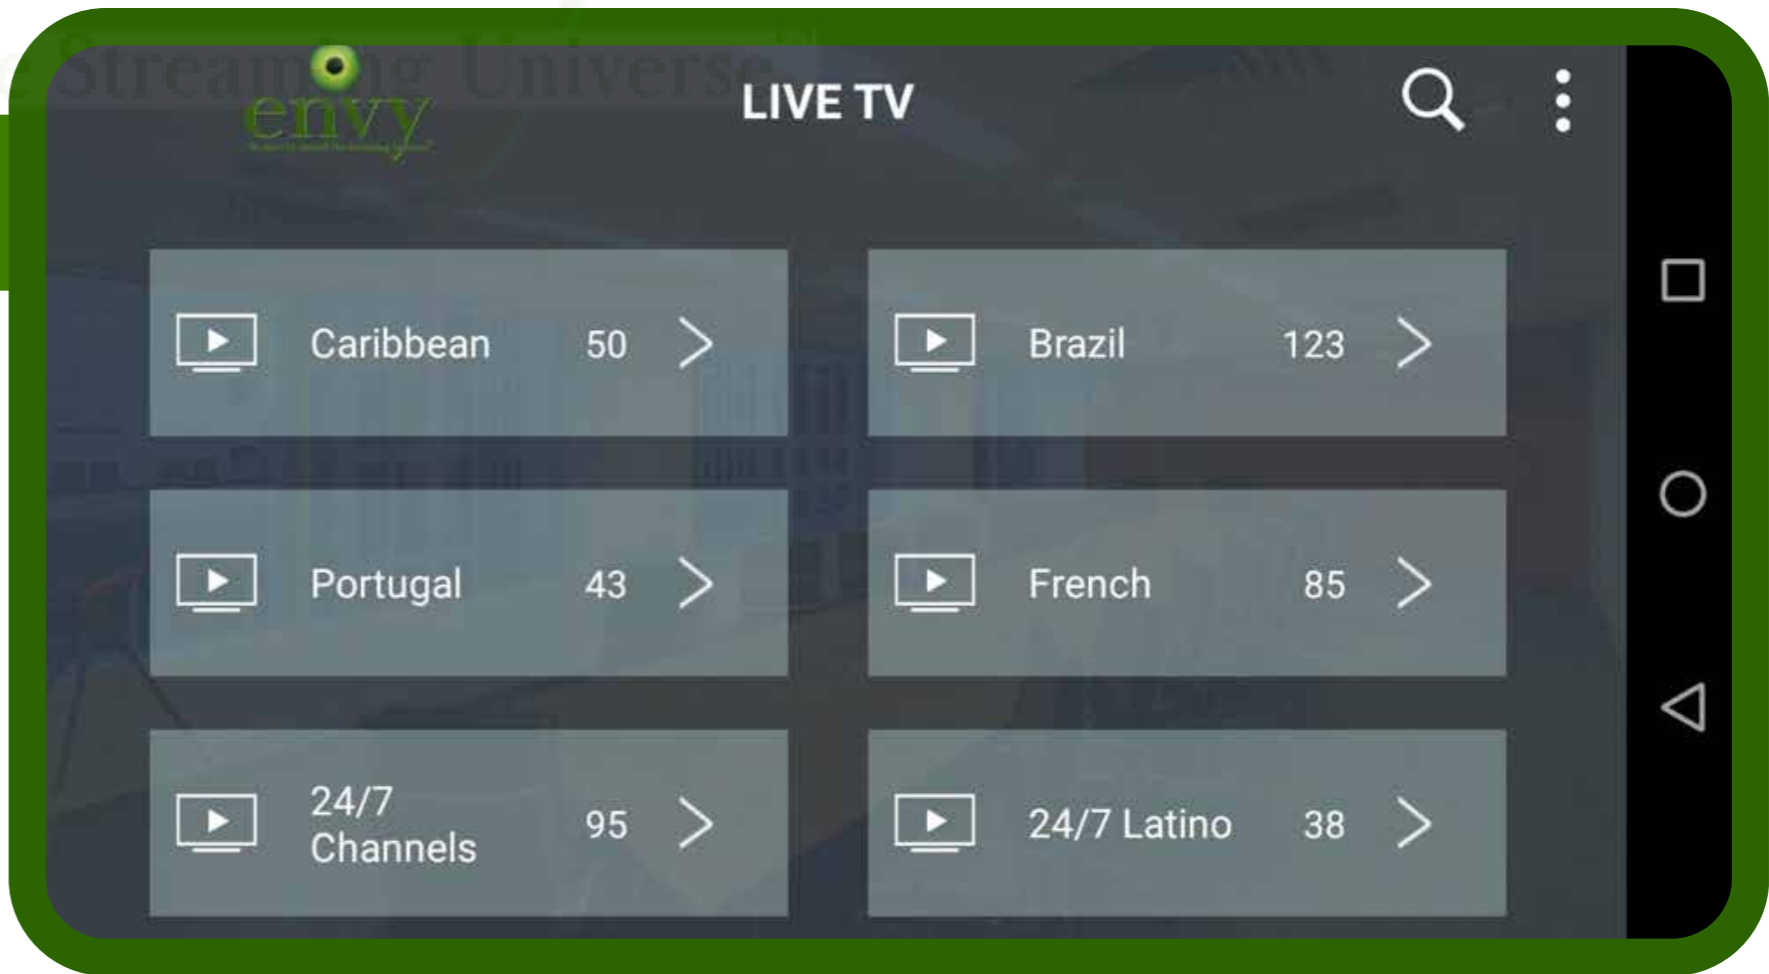

Go to live TV

4

Select Channels Category