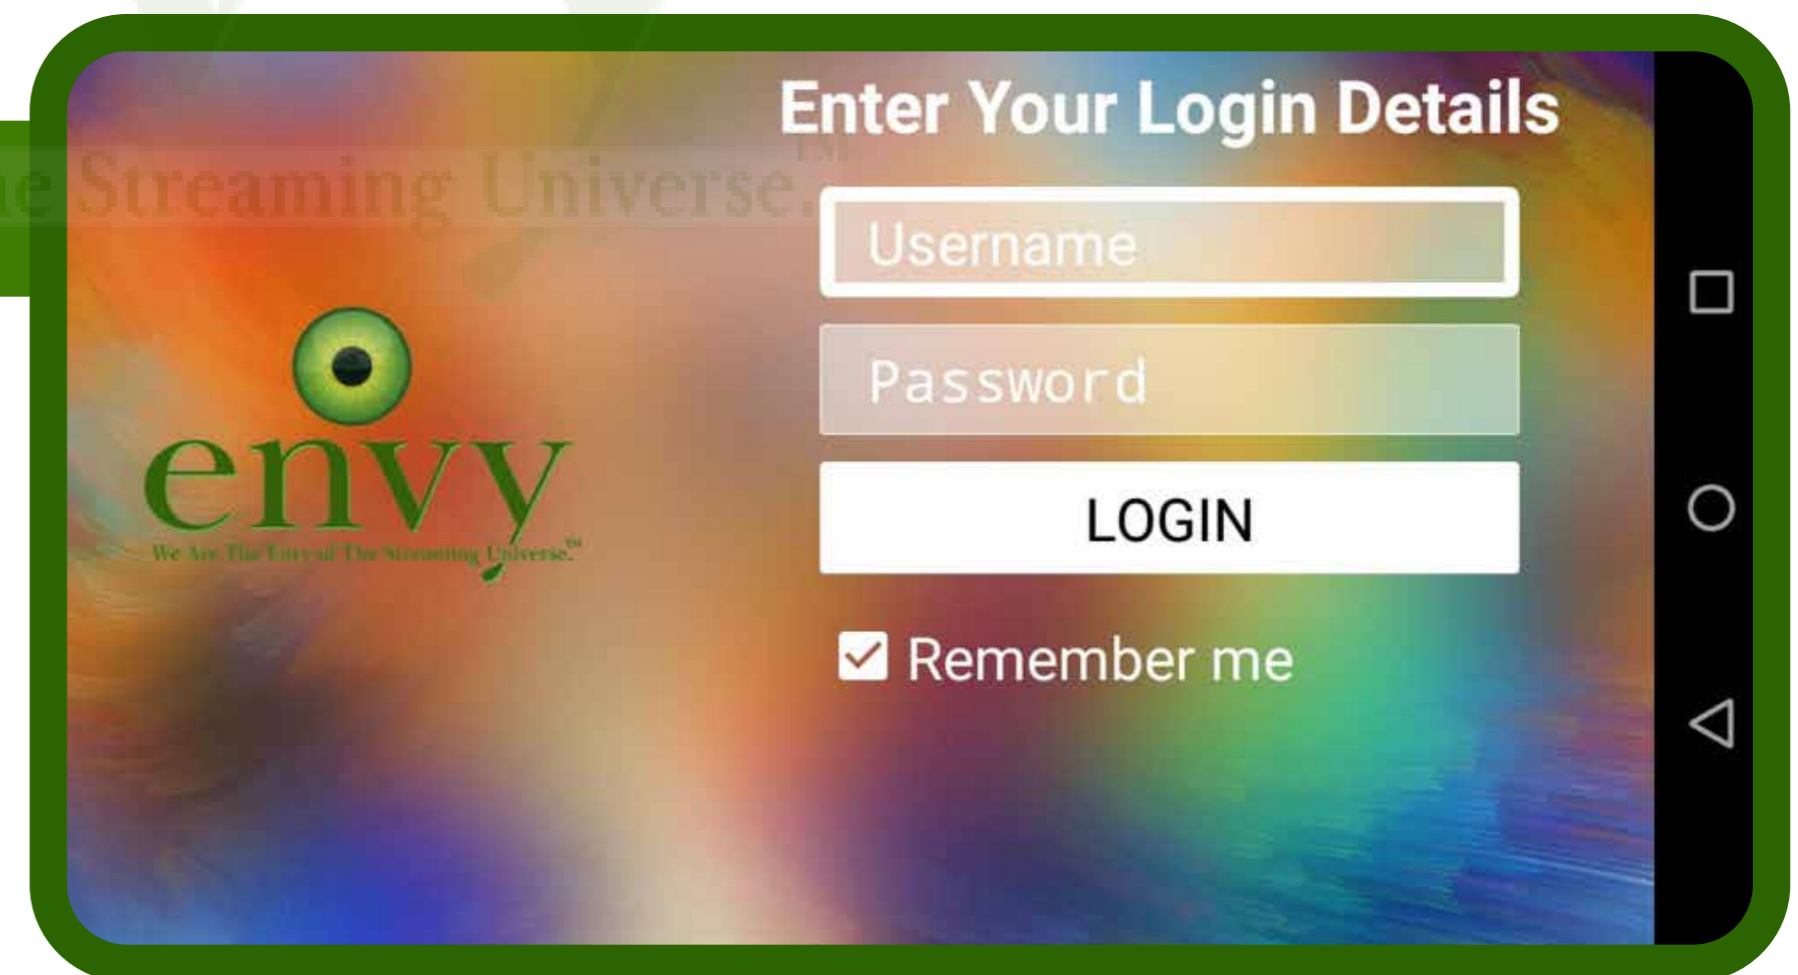

envyTV SmartPhone App

w w w . e n v y T V . c o m

envyTV SmartPhone App

Go to Devices and Download App for smart phone and install it.

2

Put your login details

3

Go to live TV