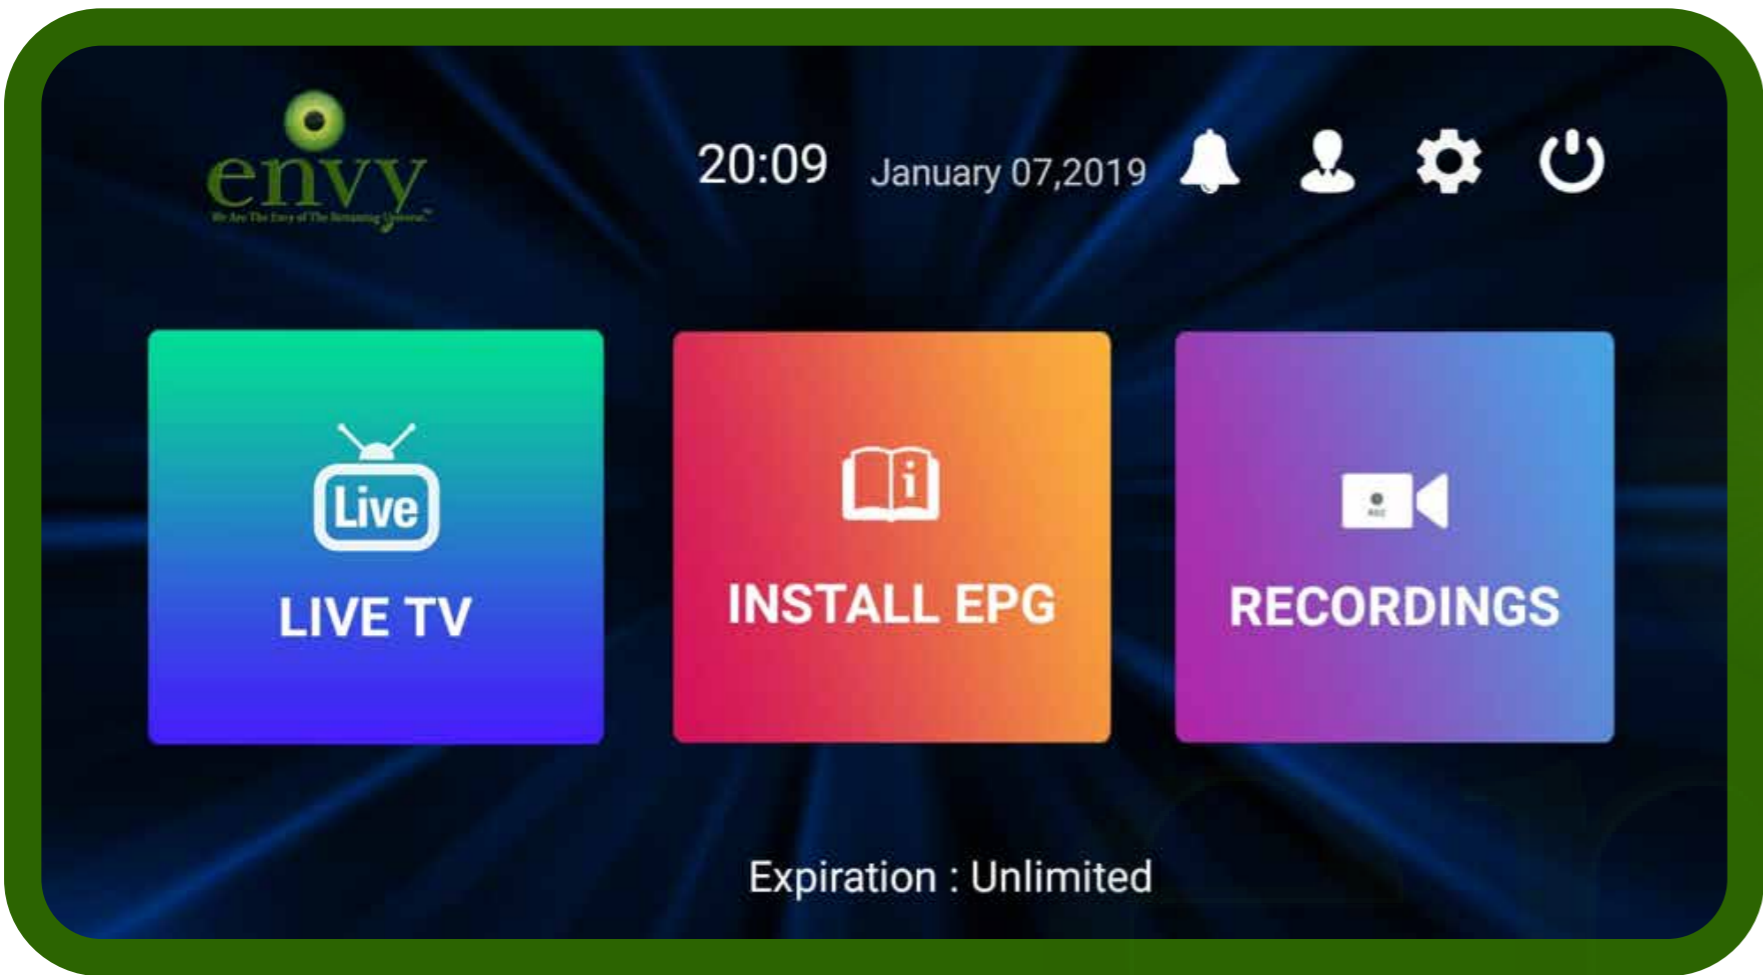

envyTV SmartPhone App

w w w . e n v y T V . c o m

envyTV SmartPhone App

Go to Devices and Download App for smart phone and install it.

2

Put your login details

3

Go to live TV