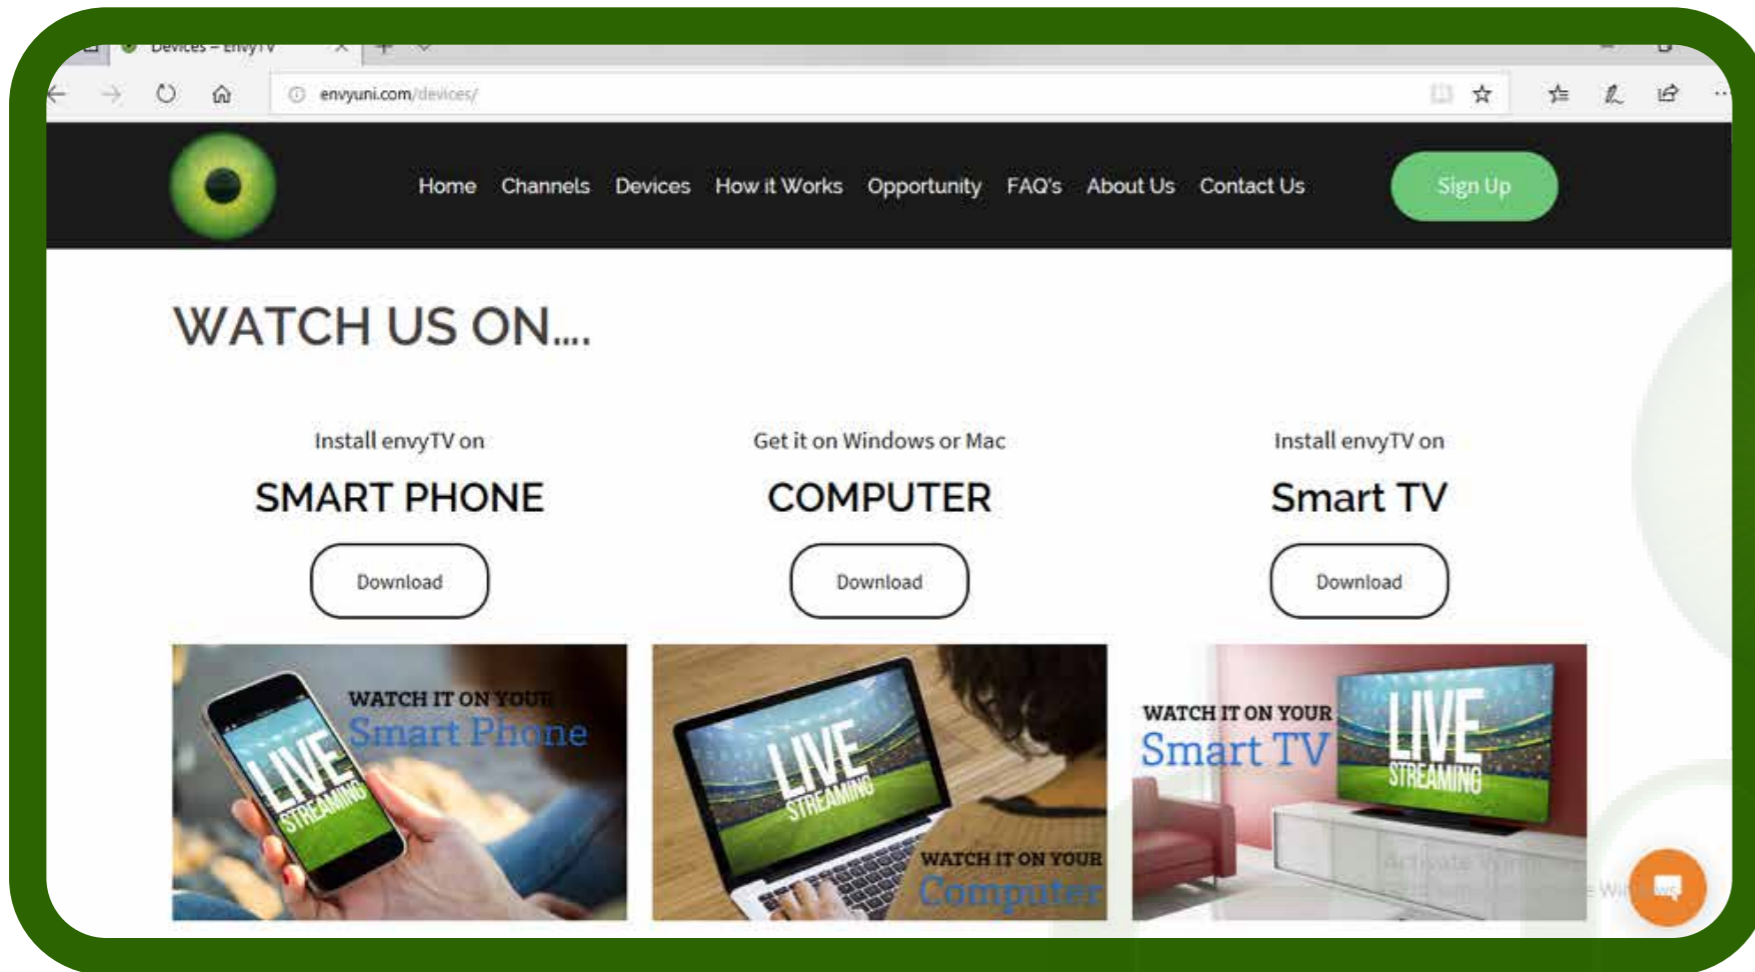

envyTV SmartPhone App

w w w . e n v y T V . c o m

envyTV SmartPhone App

Go to Devices and Download App for smart phone and install it.

2

Put your login details

3

Go to live TV

4

Select Channels Category

5

Select channel

Enjoy
Live TV

Thanks

www.envyTV.com