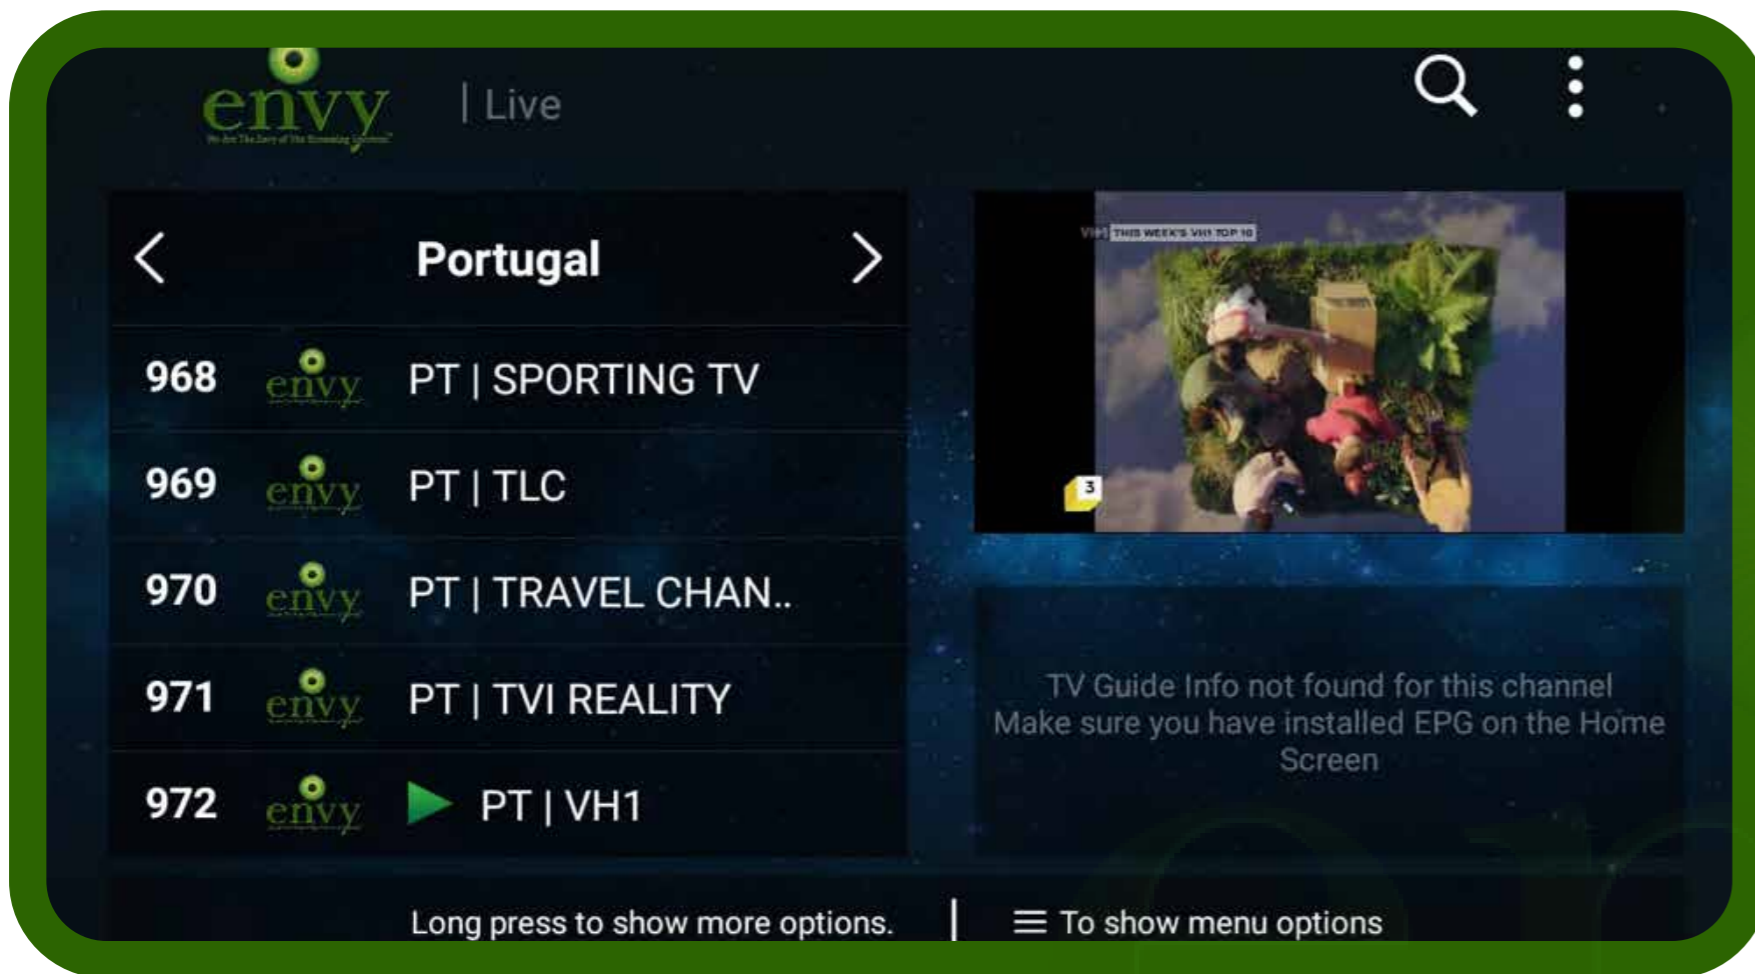

5

Select channel