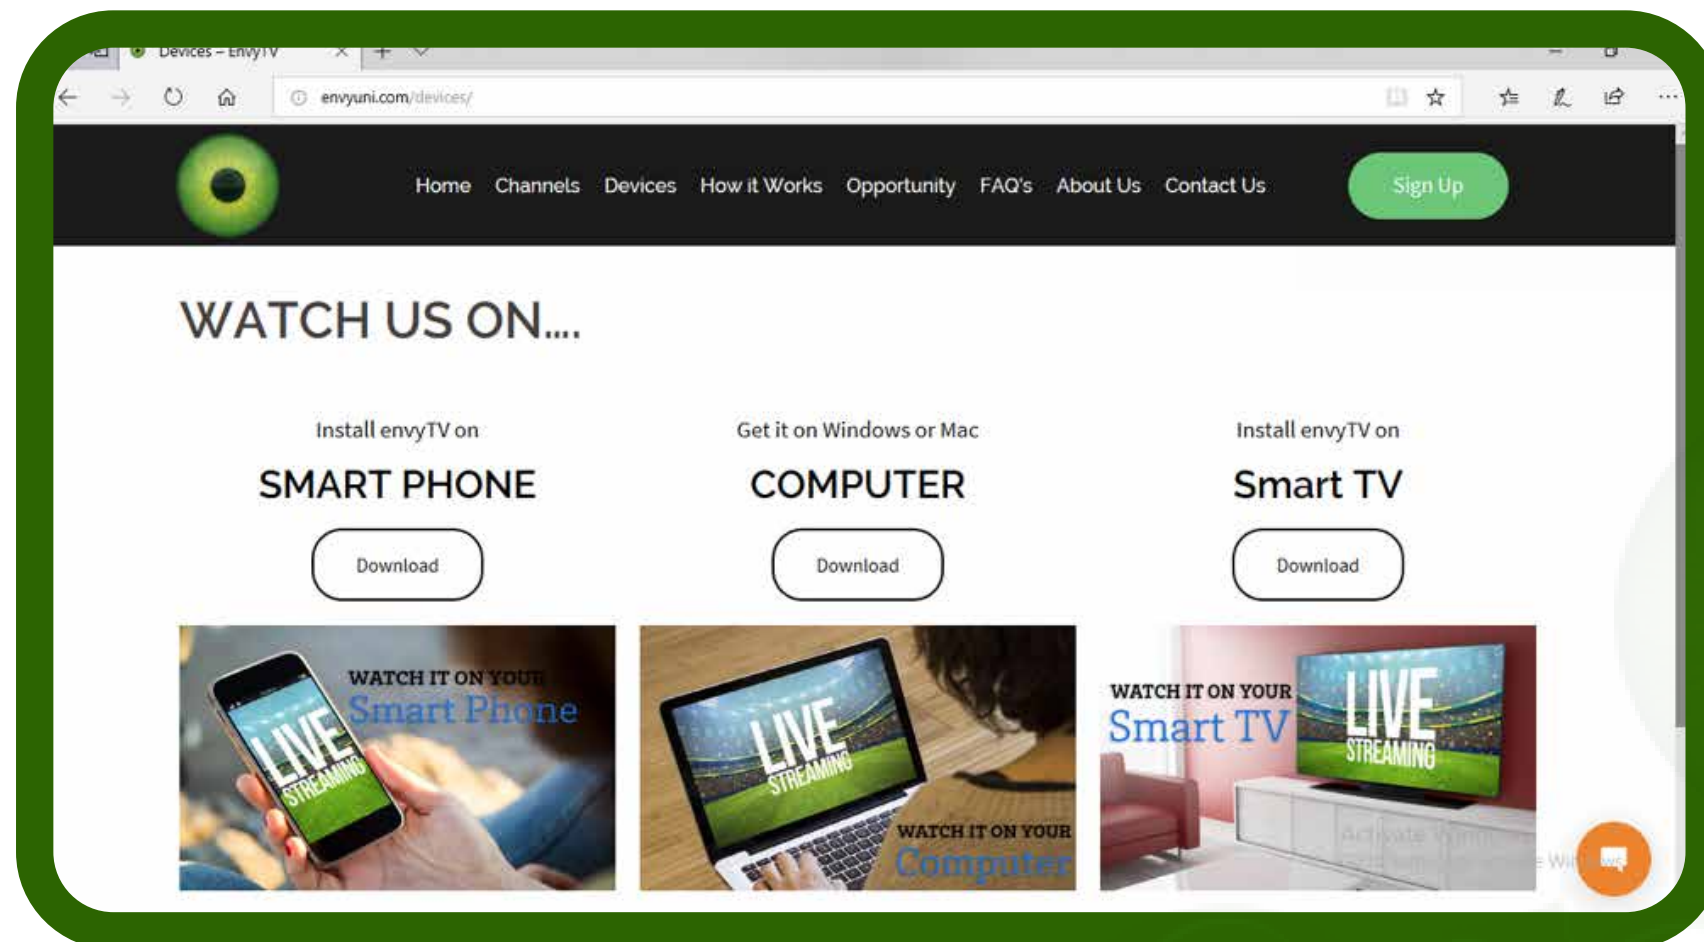

envyTV Web Player

w w w . e n v y T V . c o m

Instructions For Webplayer

1

Go to Devices click on Computer

2

Put your login details

3

Click on Live TV

4

Select your Channels Category

5

Select your favorite Channel

Enjoy !